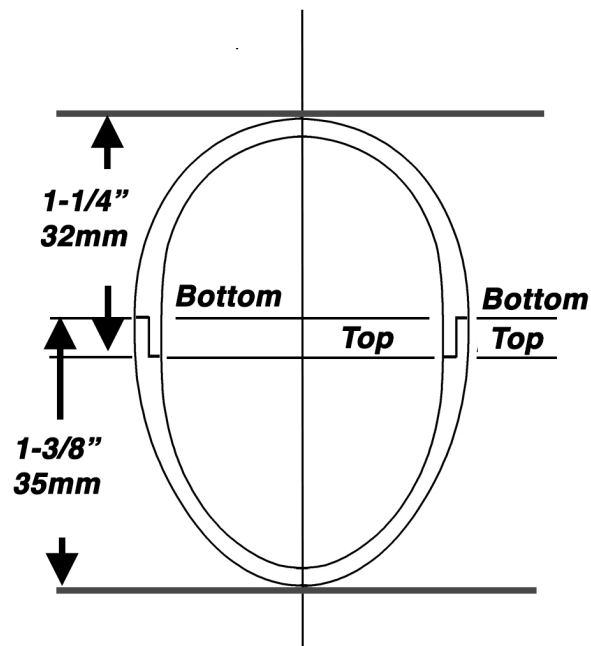

Egg #1
 1-3/8" x 2" (34mm x 53mm)
 Blank size:
 1-7/16" x 2-3/4" (37mm x 70mm)

Egg #2
 1-3/4" x 2-1/2" (45mm x 62mm)
 Blank size:
 1-13/16" x 3-1/4" (47mm x 83mm)

Egg #3
 2-1/4" x 3-1/8" (58mm x 80mm)
 Blank size:
 2-5/16" x 3-7/8" (60mm x 100mm)

Cindy Drozda's Egg Box

© Cindy Drozda

Print at actual size

to make the templates I used in the demo

Note: With these blank sizes, most of the blank is used for the boxes. Add 1/2" (13mm) or more to give yourself more room if desired for comfort.