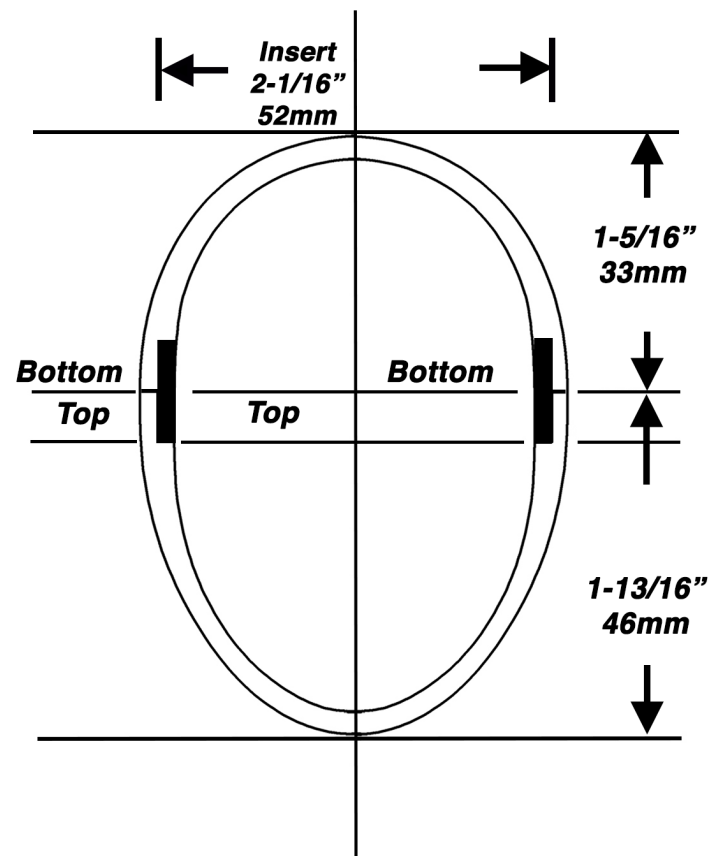

Egg #1
 1-3/8" x 2" (34mm x 53mm)
 Blank size:
 1-7/16" x 2-3/4" (37mm x 70mm)

Egg #2
 1-3/4" x 2-1/2" (45mm x 62mm)
 Blank size:
 1-13/16" x 3-1/4" (47mm x 83mm)

Egg #3
 2-1/4" x 3-1/8" (58mm x 80mm)
 Blank size:
 2-5/16" x 3-7/8" (60mm x 100mm)

Cindy Drozda's Egg Box

© Cindy Drozda

Print at actual size

to make the templates I used in the demo

Note: With these blank sizes, most of the blank is used for the boxes. Add 1/2" (13mm) or more to give yourself more room if desired for comfort.